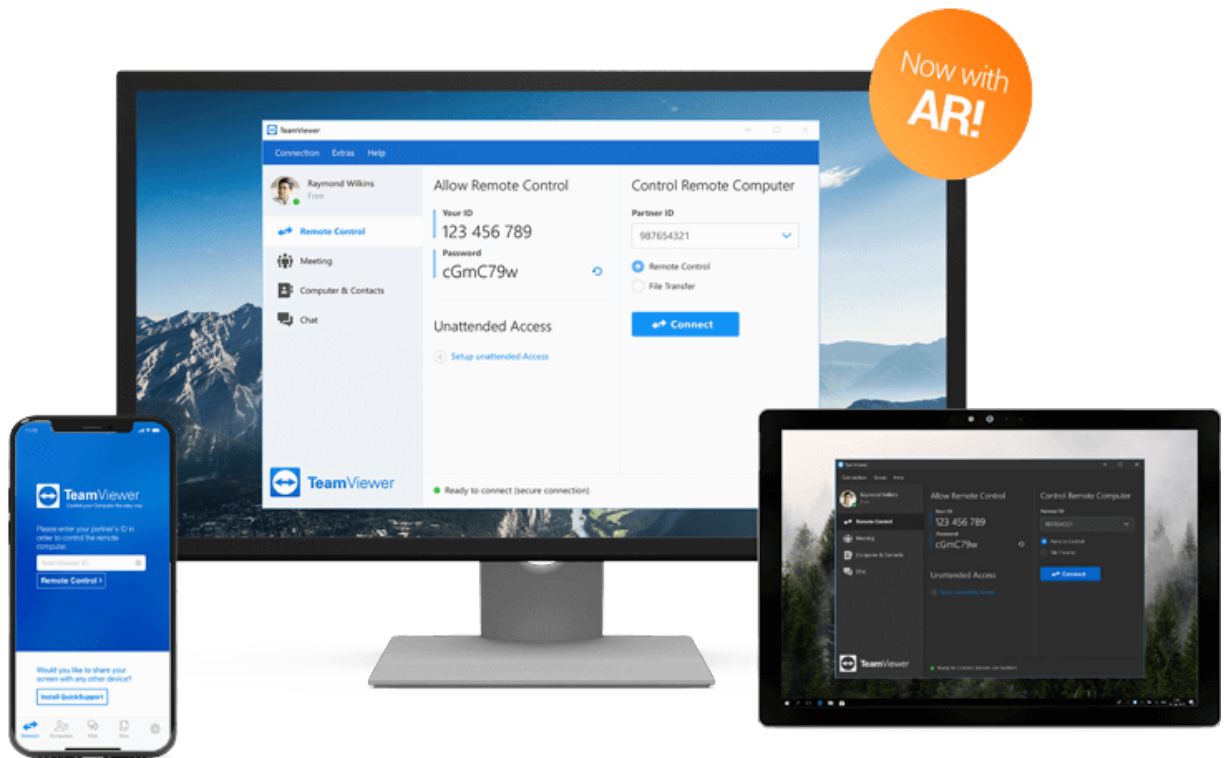

Download from  
**Dreamstime.com**

This watermarked comp image is for previewing purposes only.

ID 2468711

© Milan Surkala | Dreamstime.com

[Teamviewer Performance](#)

[Teamviewer Performance](#)

Download from  
**Dreamstime.com**